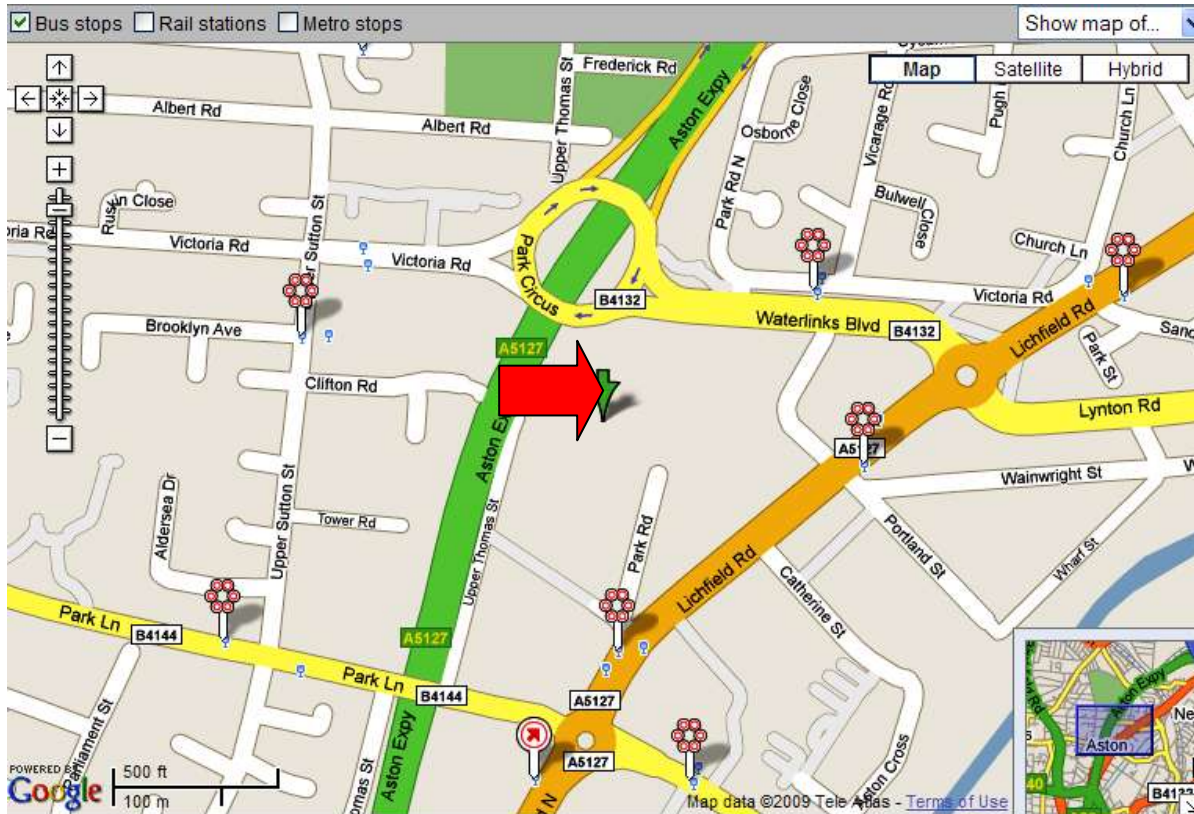

From Birmingham

From Dartmouth Circus roundabout, follow for **Aston** (A5127) to the **Clock Tower** roundabout. Take the first exit onto Park Lane (B4144) and then take the first right into Upper Thomas Street. Go through the gate, drive to the top of Upper Thomas Street, and enter the **wmsnt** depot on the right.

On public transport

Bus Routes Stopping near the Park Road

From Birmingham

Park Road/Lichfield Road, Aston (NE side of road)

Route	Destination of Bus
65	Short Heath (Birmingham)
67	Castle Vale
115	Sutton Coldfield (Birmingham)
114	Sutton Coldfield (Birmingham)
104A	Falcon Lodge

Towards Birmingham

Park Road/Lichfield Road, Aston (SW side of road)

Route	Destination of Bus
67	Birmingham
65	Birmingham
115	Birmingham
67A	Birmingham
105	Birmingham
104	Birmingham
114	Birmingham
104A	Birmingham