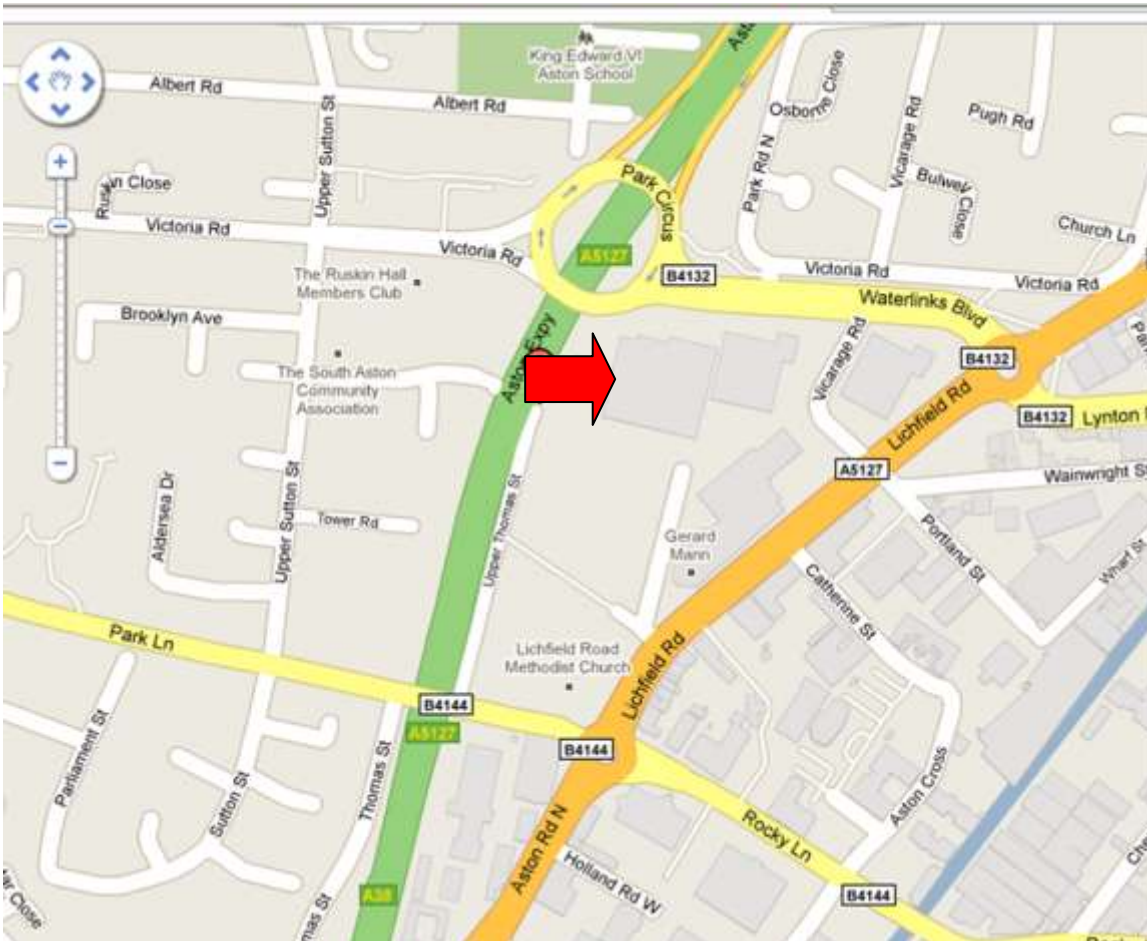

How to Find Us

wmsnt Ltd
80 Park Road
(via Upper Thomas Street)
Aston
Birmingham
B6 5PL

Directions

From the M6 motorway - junction 6

Follow A38 (Aston Expressway) towards Birmingham City Centre.

Take the first exit (**Aston**) onto Park Circus, and then take the first exit from Park Circus roundabout onto Waterlinks Boulevard (B4132).

At the next roundabout take the third exit onto Lichfield Rd (A5127) heading south.

At the next roundabout (**Clock Tower**), take the third exit onto Park Lane (B4144), then take the first right into Upper Thomas Street. Go through the gate, drive to the top of Upper Thomas Street, and enter the **wmsnt** depot on the right.

From Birmingham

From Dartmouth Circus roundabout, follow for **Aston** (A5127) to the **Clock Tower** roundabout. Take the first exit onto Park Lane (B4144) and then take the first right into Upper Thomas Street. Go through the gate, drive to the top of Upper Thomas Street, and enter the **wmsnt** depot on the right.

Towards Birmingham

Park Road/Lichfield Road, Aston (SW side of road)

Route	Destination of Bus
67	Birmingham
65	Birmingham
115	Birmingham
67A	Birmingham
105	Birmingham
104	Birmingham
114	Birmingham
104A	Birmingham